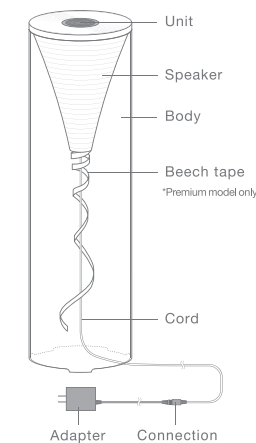

Premium model

NE1862-PN

Size Φ180×H610mm
Weight 1.9kg
Color Natural / Clear

Standard model

NE1851-SN

Size Φ180×H510mm
Weight 1.6kg
Color Natural / Clear

NE1852-SD

Size Φ180×H510mm
Weight 1.6kg
Color Dark brown / Clear

COMMON SPECIFICATIONS

SPECIFICATIONS

SPEAKER	
Speaker	Beech wood
Body	Acrylic
Unit	5cm Paper Cone, Full-range
Cord	2.0m Clear

ACCESSORIES

ADAPTER	
Input	100 - 240 VAC (50/60Hz)
Output	DC 12V 1A
Length	1.5m
Safety Certification	PSE / CE / CB / UL / FCC